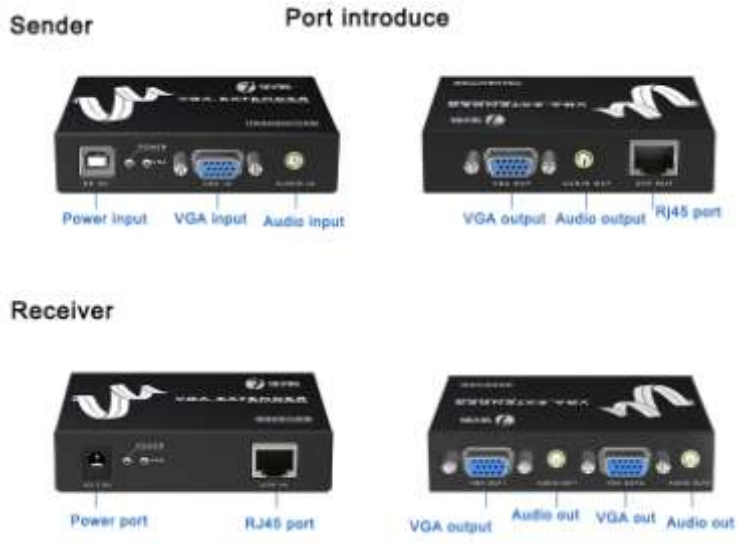

Model : SPP-MTVE50

50m VGA Extender with audio

- 50m VGA Extender
- high definition 1920 x 1440
- Easy to install, you only need to connect the VGA source, and the VGA extender, and your display
- No software needed

Specifications

Transmission distance	50m	
Input resolution	1920 x 1440	
Input	VGA Video	1 Road
	Audio	1 Road
Output resistance	VGA Video	75Ω
	Audio	5Ω
Input level	VGA Synchronize	4.7Ω
	VGA Video	0.7Vp-p
	VGA Synchronize	TTL
	Audio	0.75Vp-p
Output	1 Road RJ45	
Local & extend Output	1 Group VGA + Audio	
Power port	USB power port(5V)	

Interface introduce:

Connection Diagram:

1. The diagram with local output connected

2. Point to Point diagram