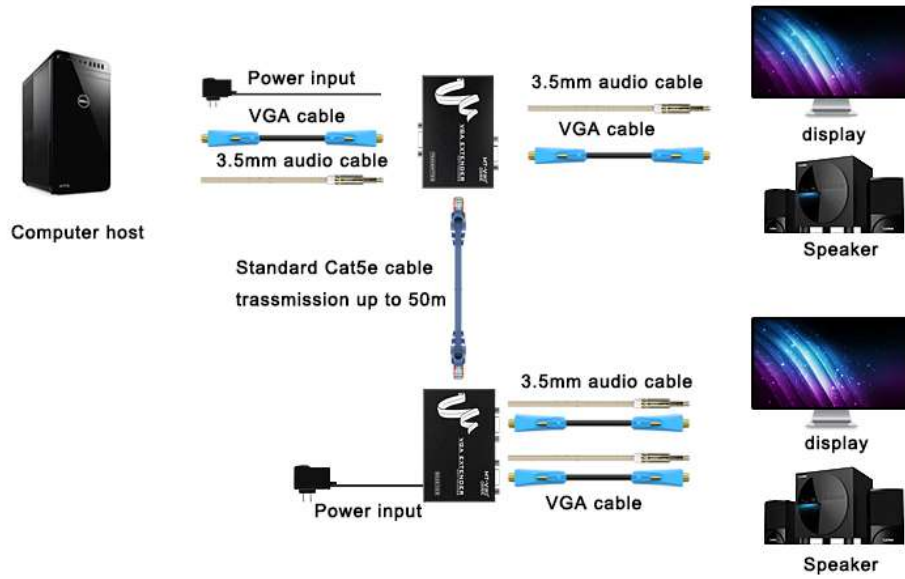

Model : SPP-MTVE50

50m VGA Extender with audio

- 50m VGA Extender
- high definition 1920 x 1440
- Easy to install, you only need to connect the VGA source, and the VGA extender, and your display
- No software needed

Specifications

Transmission distance	50m	
Input resolution	1920 x 1440	
Input	VGA Video	1 Road
	Audio	1 Road
Output resistance	VGA Video	75Ω
	Audio	5Ω
Input level	VGA Synchronize	4.7Ω
	VGA Video	0.7Vp-p
	VGA Synchronize	TTL
	Audio	0.75Vp-p
Output	1 Road RJ45	
Local & extend Output	1 Group VGA + Audio	
Power port	USB power port(5V)	

Interface introduce:

Connection Diagram:

1. The diagram with local output connected

2. Point to Point diagram