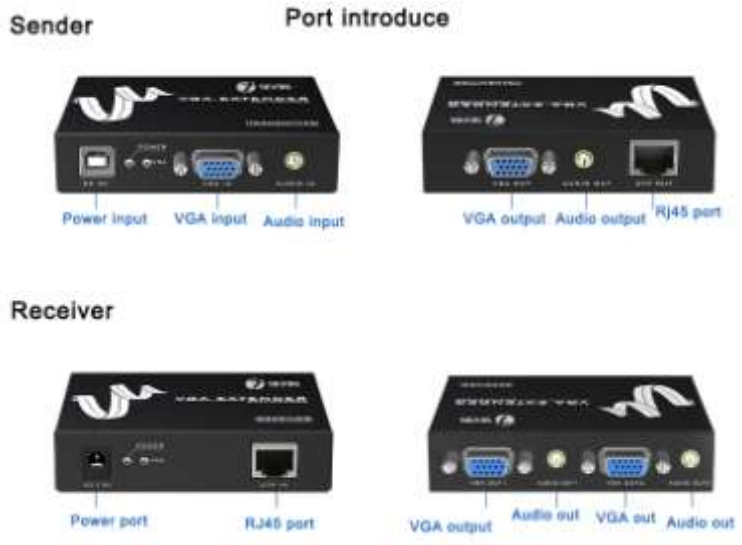

Model : SPP-MTVE100

100m VGA Extender with audio

- 100m VGA Extender
- high definition 1920 x 1440
- Easy to install, you only need to connect the VGA source, and the VGA extender, and your display
- No software needed

Specifications

Transmission distance	100m	
Input resolution	1920 x 1440	
Input	VGA Video	1 Road
	Audio	1 Road
Output resistance	VGA Video	75Ω
	Audio	5Ω
Input level	VGA Synchronize	4.7Ω
	VGA Video	0.7Vp-p
	VGA Synchronize	TTL
	Audio	0.75Vp-p
Output	1 Road RJ45	
Local & extend Output	1 Group VGA + Audio	
Power port	USB power port(5V)	

Interface introduce:

Connection Diagram:

1. The diagram with local output connected

2. Point to Point diagram