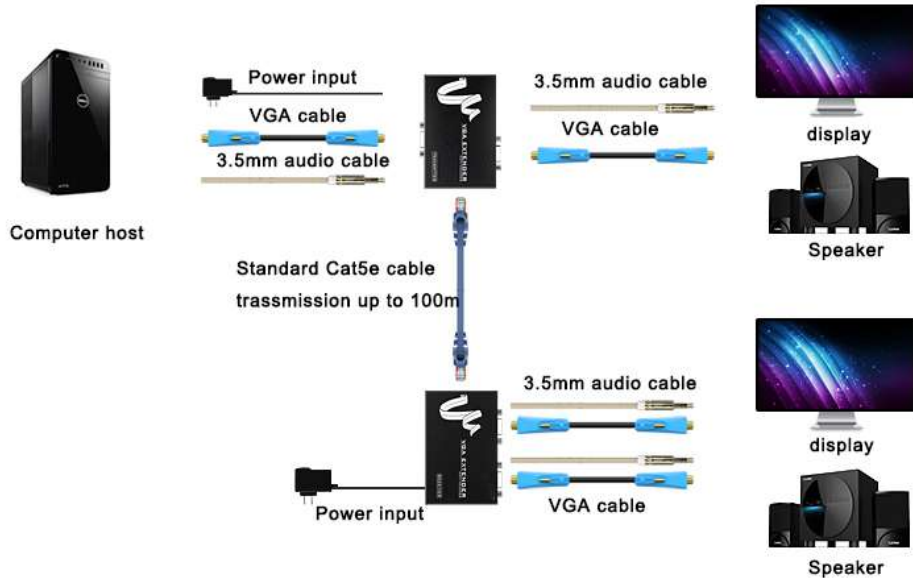

Model : SPP-MTVE100

100m VGA Extender with audio

- 100m VGA Extender
- high definition 1920 x 1440
- Easy to install, you only need to connect the VGA source, and the VGA extender, and your display
- No software needed

Specifications

Transmission distance	100m	
Input resolution	1920 x 1440	
Input	VGA Video	1 Road
	Audio	1 Road
Output resistance	VGA Video	75Ω
	Audio	5Ω
Input level	VGA Synchronize	4.7Ω
	VGA Video	0.7Vp-p
	VGA Synchronize	TTL
	Audio	0.75Vp-p
Output	1 Road RJ45	
Local & extend Output	1 Group VGA + Audio	
Power port	USB power port(5V)	

Interface introduce:

Connection Diagram:

1. The diagram with local output connected

2. Point to Point diagram