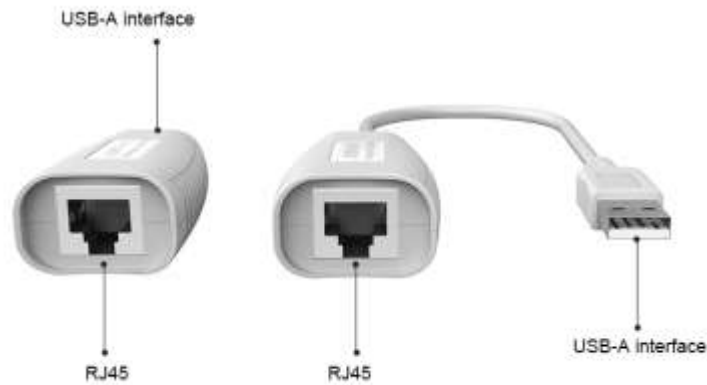

**Model : SPP-MTUE50**

**50m USB Extender with Cable**

- Extend USB signal up to 50m
- Signal lan cable, no need power
- Support USB2.0 compatible with USB1.1
- Plug and Play

**Specifications :**

Interface port	1x USB-A in
Transmitter	1 RJ45 out
Receiver	1 x RJ45 in, 1 x USB-A out
Transmission distance	50m
Transmission rate	48MB/s
Housing	Plastic

**Interface instruction**

Connection Diagram: