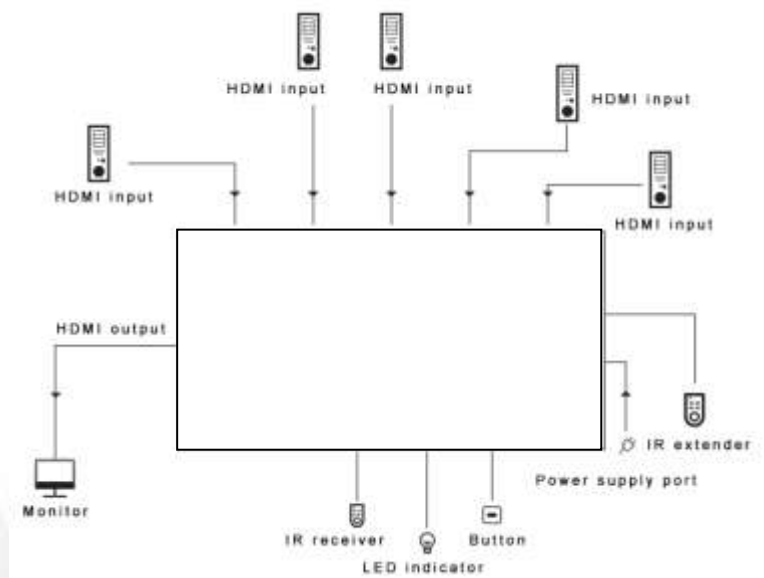

Model : SPP-MTHW4K501

5 Port HDMI Switch

- 5 in 1 out HDMI switch
- Support resolution up to 4K x 2K@60Hz
- Port select: press button, IR remote controller, auto-detection input signal
- Bandwidth: 18Gbps
- Support HDR.

Specifications :

Input interface	5 x HDMI
Output interface	1 x HDMI
Maximum Signal Link Range	Up to 4K*2K@60Hz
Port selected	Press button or IR remote
Longest distance	3m
Operation humidity range	5 to 90% RH
Operation temperature range	-10°C to 60 °C
Power	DC5V 1A

Diagram: