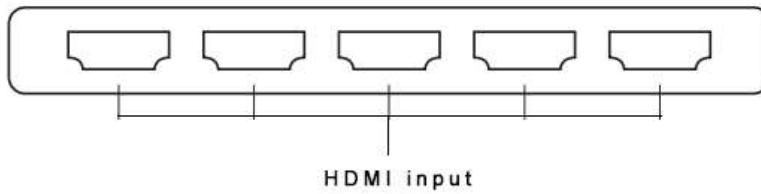

#### Specifications :

Input interface	5 x HDMI
Output interface	1 x HDMI
Maximum Signal Link Range	Up to 4K*2K@60Hz
Port selected	Press button or IR remote
Longest distance	3m
Operation humidity range	5 to 90% RH
Operation temperature range	-10°C to 60 °C
Power	DC5V 1A

#### Diagram:

**Interface:**

**The Front panel of MT-HD0501**

**The back panel of MT-HD0501**

**The left and right panel of MT-HD0501**