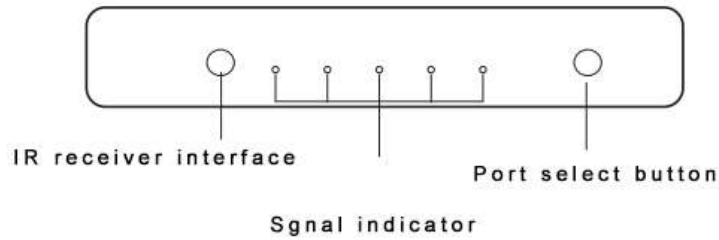

### 5 Port HDMI Switch

- 5 in 1 out HDMI switch
- Support resolution up to 4K x 2K@60Hz
- Port select: press button, IR remote controller, auto-detection input signal
- Bandwidth: 18Gbps
- Support HDR.

#### Specifications :

Input interface	5 x HDMI
Output interface	1 x HDMI
Maximum Signal Link Range	Up to 4K*2K@60Hz
Port selected	Press button or IR remote
Longest distance	3m
Operation humidity range	5 to 90% RH
Operation temperature range	-10°C to 60 °C
Power	DC5V 1A

#### Diagram:

**Interface:**

**The Front panel of MT-HD0501**

**The back panel of MT-HD0501**

**The left and right panel of MT-HD0501**