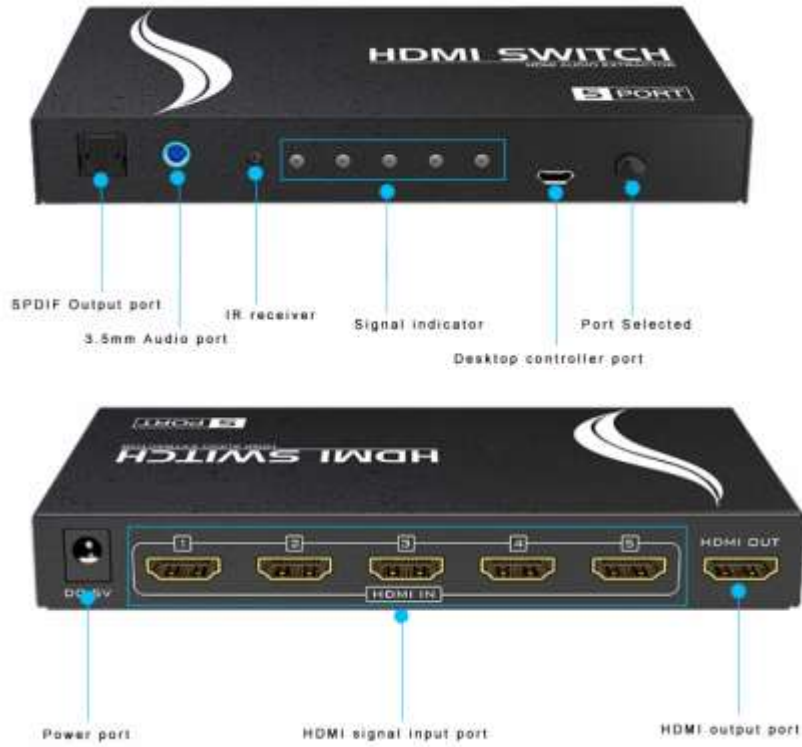

Model : SPP-MTHW4K501-A

5 HDMI Switch with Audio

- Support 3D
- Support 5 in 1 out
- Support IR remote controller, panel switching and desktop controller switching
- Resolution up to 4K x 2K@30Hz
- Support Audio output: SPDIF+ analog R/L
- Audio output: 2.0CH, 5.1CH

Specifications :

HDMI input	480i, 480p, 576p, 576i, 720i, 720p, 1080i, 1080p@50Hz/ 60Hz, 4K*2K@30Hz
HDMI output	480i, 480p, 576p, 576i, 720i, 720p, 1080i, 1080p@50Hz/ 60Hz, 4K*2K@30Hz
Audio Output interface	3.5mm + SPDIF
Input interface	5 x HDMI
Output interface	1 x HDMI
Video Bandwidth	2.5Gpbs/ 250MHz
Video Input	0.5 - 1.0 P-P(TTL)
Switch method	IR switching, Panel button, desktop controller
Maximum Operation Current	500mA
Operation Temperature	-5 °C to 55°C
Operation Humidity	5% to 90% RH(Non-condensing)

Port introduce:

Connection Diagram: