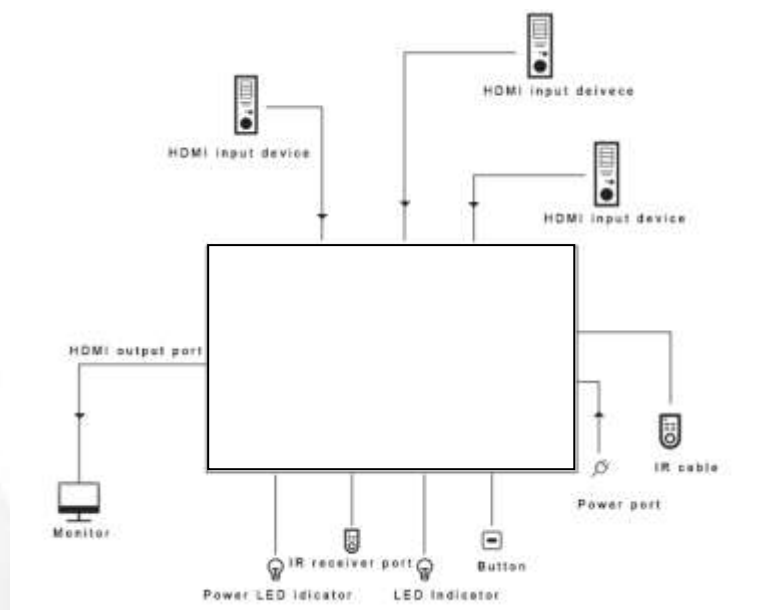

Model : SPP-MTHW4K301

3 Port HDMI Switch

- 3 in 1 out HDMI switch
- Support resolution up to 4K x 2K@60Hz
- Port select: press button, IR remote controller, auto-detection input signal
- Bandwidth: 18Gbps
- Support HDR.

Specifications :

Input interface	3 x HDMI
Output interface	1 x HDMI
Maximum Signal Link Range	Up to 4K*2K@60Hz
Port selected	Press button or IR remote
Longest distance	3m
Operation humidity range	5 to 90% RH
Operation temperature range	-10°C to 60 °C
Power	DC5V 1A

Diagram: