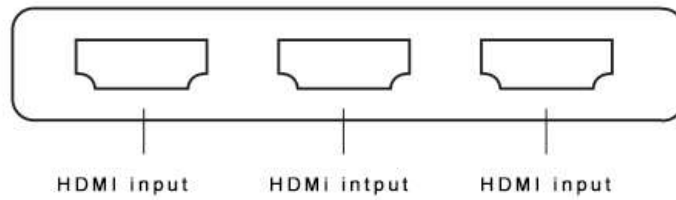

#### Specifications :

Input interface	3 x HDMI
Output interface	1 x HDMI
Maximum Signal Link Range	Up to 4K*2K@60Hz
Port selected	Press button or IR remote
Longest distance	3m
Operation humidity range	5 to 90% RH
Operation temperature range	-10°C to 60 °C
Power	DC5V 1A

#### Diagram:

**Interface:**

The Front of MT-HD301

The Back of MT-HD301

The left and right panel of MT-HD301