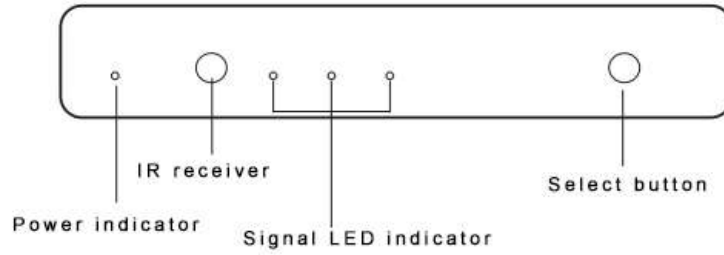

### 3 Port HDMI Switch

- 3 in 1 out HDMI switch
- Support resolution up to 4K x 2K@60Hz
- Port select: press button, IR remote controller, auto-detection input signal
- Bandwidth: 18Gbps
- Support HDR.

#### Specifications :

Input interface	3 x HDMI
Output interface	1 x HDMI
Maximum Signal Link Range	Up to 4K*2K@60Hz
Port selected	Press button or IR remote
Longest distance	3m
Operation humidity range	5 to 90% RH
Operation temperature range	-10°C to 60 °C
Power	DC5V 1A

#### Diagram:

**Interface:**

The Front of MT-HD301

The Back of MT-HD301

The left and right panel of MT-HD301