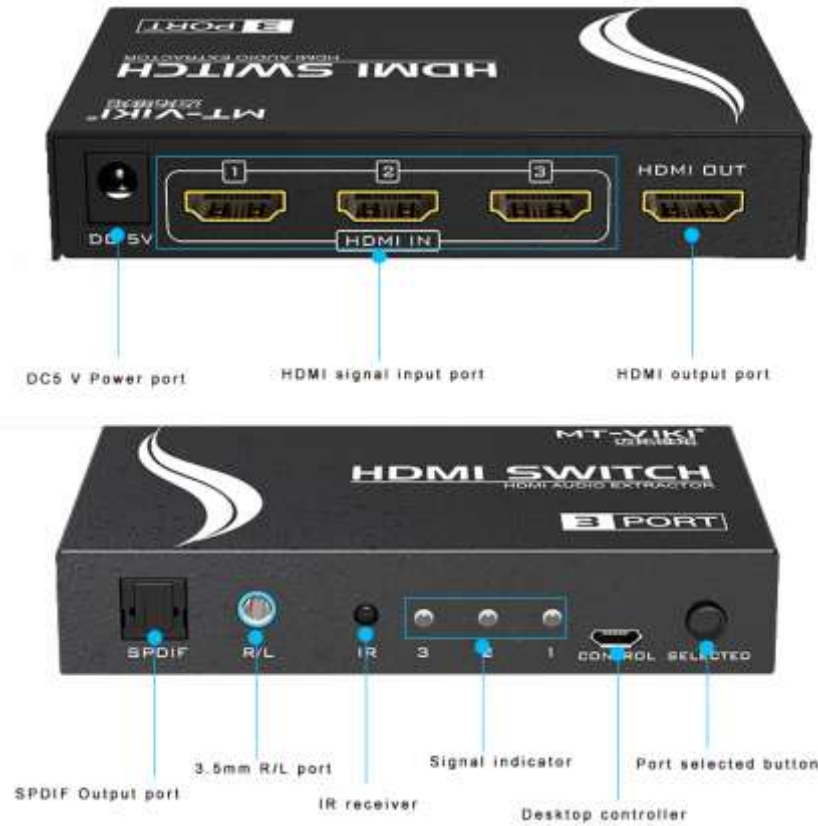

Model : SPP-MTHW4K301-A

3 x 1 HDMI Switch with Audio

- Support 3D
- Support 3 in 1 out
- Support IR remote controller, panel switching and desktop controller switching
- Resolution up to 4K x 2K@30Hz
- Support Audio output: SPDIF+ analog R/L
- Audio output: 2.0CH, 5.1CH

Specifications :

| | |
|---------------------------|---|
| HDMI input | 480i, 480p, 576p, 576i, 720i, 720p, 1080i, 1080p@50Hz/ 60Hz, 4K*2K@30Hz |
| HDMI output | 480i, 480p, 576p, 576i, 720i, 720p, 1080i, 1080p@50Hz/ 60Hz, 4K*2K@30Hz |
| Audio Output interface | 3.5mm + SPDIF |
| Input interface | 3 x HDMI |
| Output interface | 1 x HDMI |
| Video Bandwidth | 2.5Gpbs/ 250MHz |
| Video Input | 0.5 - 1.0 P-P(TTL) |
| Switch method | IR switching, Panel button, desktop controller |
| Maximum Operation Current | 500mA |
| Operation Temperature | -5 °C to 55°C |
| Operation Humidity | 5% to 90% RH(Non-condensing) |

Port introduce:

Connection Diagram: