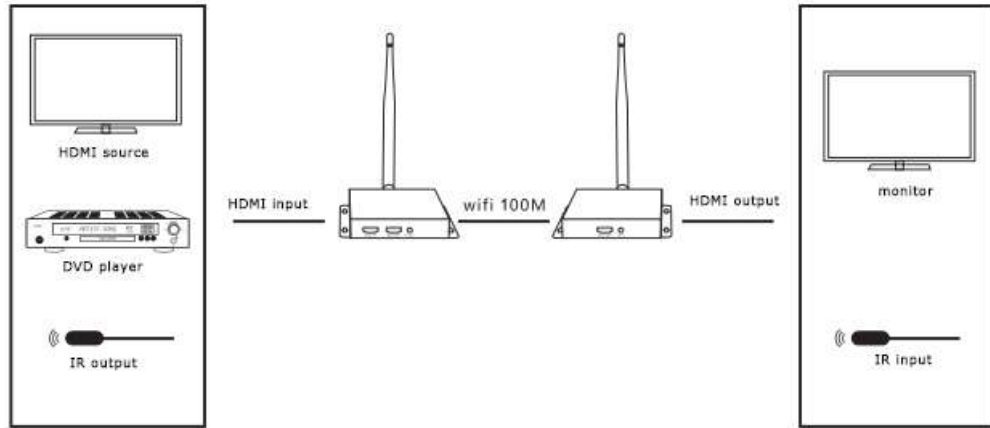

One to One :

One to multiple :