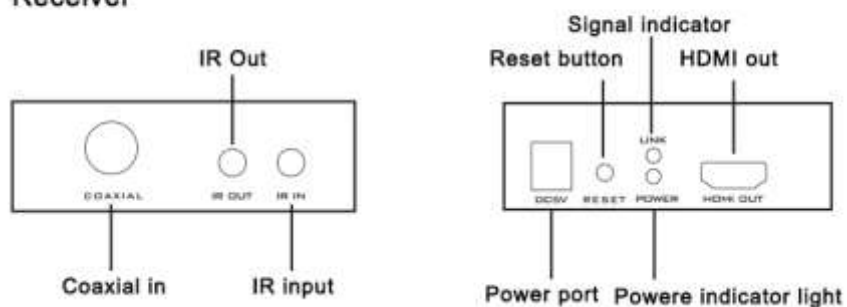

Specifications :

Power	5V
HDMI Port	HDMI A female
Consumption	3W
Coaxial port	BNC
Connector	Coaxial port
Transmitter Distance	up to 300m
Resolution	1080p@60Hz/ 1080p@50Hz/ 1080p@30Hz/ 1080p@25Hz/ 720p@60Hz/ 720p@50Hz/ 480p@60Hz
Operation Temp	-20 -70°C
Storage Temp	-40 -80°C
Humidity	20% -90% R (Non-Condensing)

Interface introduce :

Transmitter

Receiver

Connection Diagram :