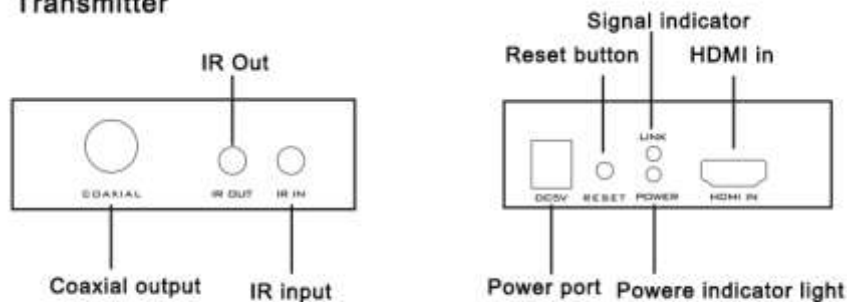

Model : SPP-MTHEC80

300m HDMI Extender

- Extend Full HD HDMI signal up to 300m over single coaxial cable
- No loss and delay
- Support infrared two-way return
- Support resolution up to 1920 x 1080 @ 60Hz

Specifications :

Power	5V
HDMI Port	HDMI A female
Consumption	3W
Coaxial port	BNC
Connector	Coaxial port
Transmitter Distance	up to 300m
Resolution	1080p@60Hz/ 1080p@50Hz/ 1080p@30Hz/ 1080p@25Hz/ 720p@60Hz/ 720p@50Hz/ 480p@60Hz
Operation Temp	-20 -70°C
Storage Temp	-40 -80°C
Humidity	20% -90% R (Non-Condensing)

Interface introduce :

Transmitter

Receiver

Connection Diagram :