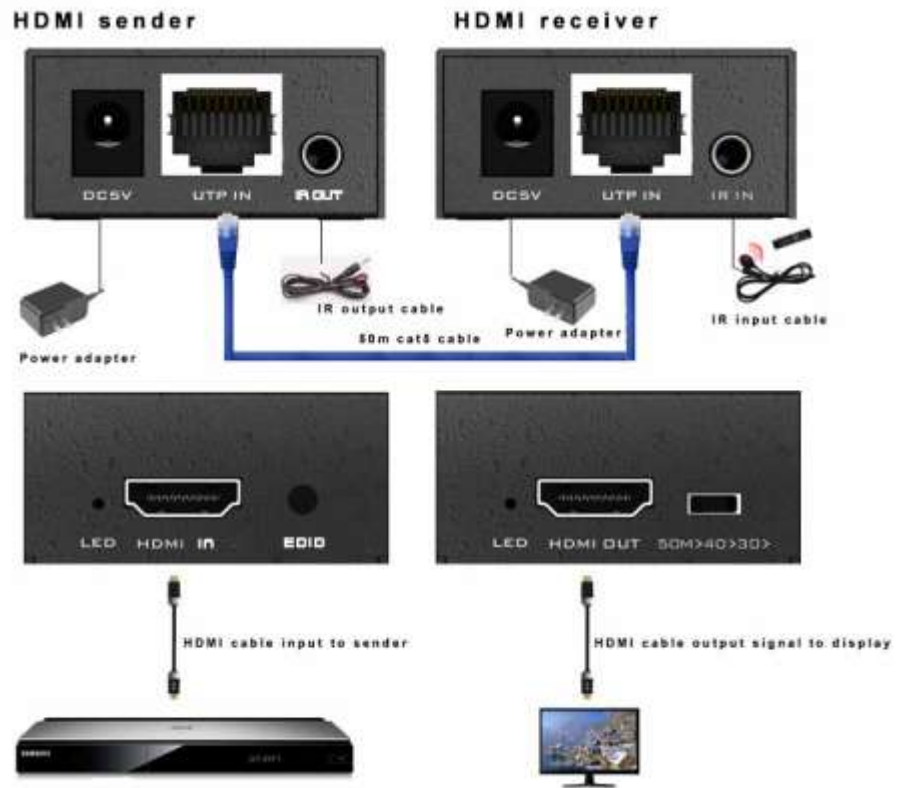

Diagram :

One to multiple :