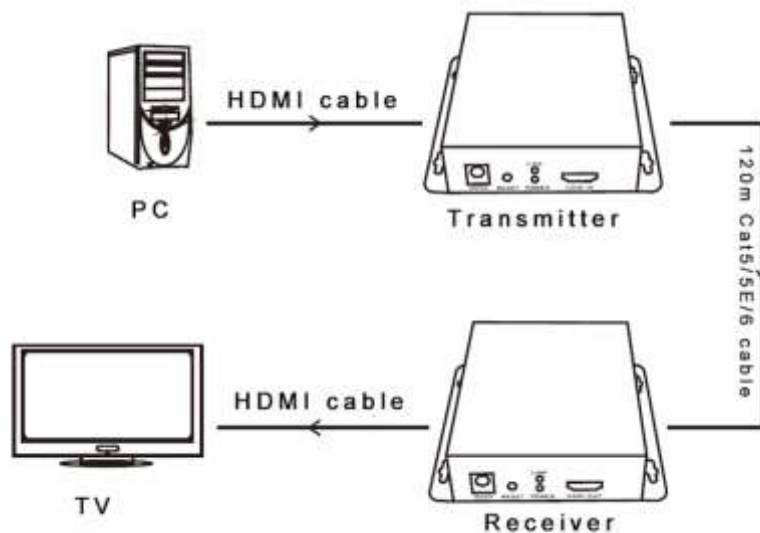

Model : SPP-MTHE120

120m Extender

- Support transmission distance up to 120m over a CAT5/5E/6 cable.
- Signal no compression, and low delay
- The resolution up to 4096 x 2160/3840 x 2160 @60Hz (4:4:4)
- Support serial port two-way back-haul
- Support IR two-way back-haul
- Don't support HDCP
- Support reset function

Specifications :

Power	5V
HDMI Port	HDMI A female interface
Consumption	3W
Internet port	RJ45 interface
cable type	Cat5e/6
Transmitter Distance	120
Support resolution	480i@60Hz, 480p@60Hz, 576p@50Hz, 720p@50/60Hz, 1080i@50/60Hz, 1080p@50/60Hz, 4K*2K@24/25/30/60Hz
IR Controller	Support 20-60Hz IR back-haul
Operation Temp	-20 -70°C
Storage Temp	-40 -80°C
Humidity	20% -90% R (Non-Condensing)

Diagram :