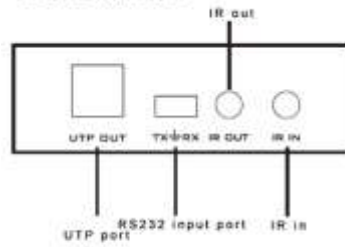

Panel introduce:

Transmitter