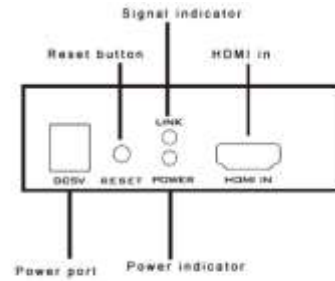

Panel introduce:

Transmitter